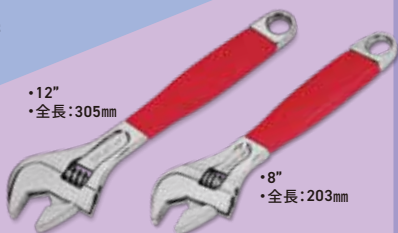

12 pcs Set

17% OFF

BOERMF712A HTP

特別価格[税込] **¥50,700**

希望小売価格[税込] ¥61,208

・19/18/17/16/15/14/13/12/11/10/9/8mm

○ 12point

Flank Drive® Plus Adjustable Wrench Set